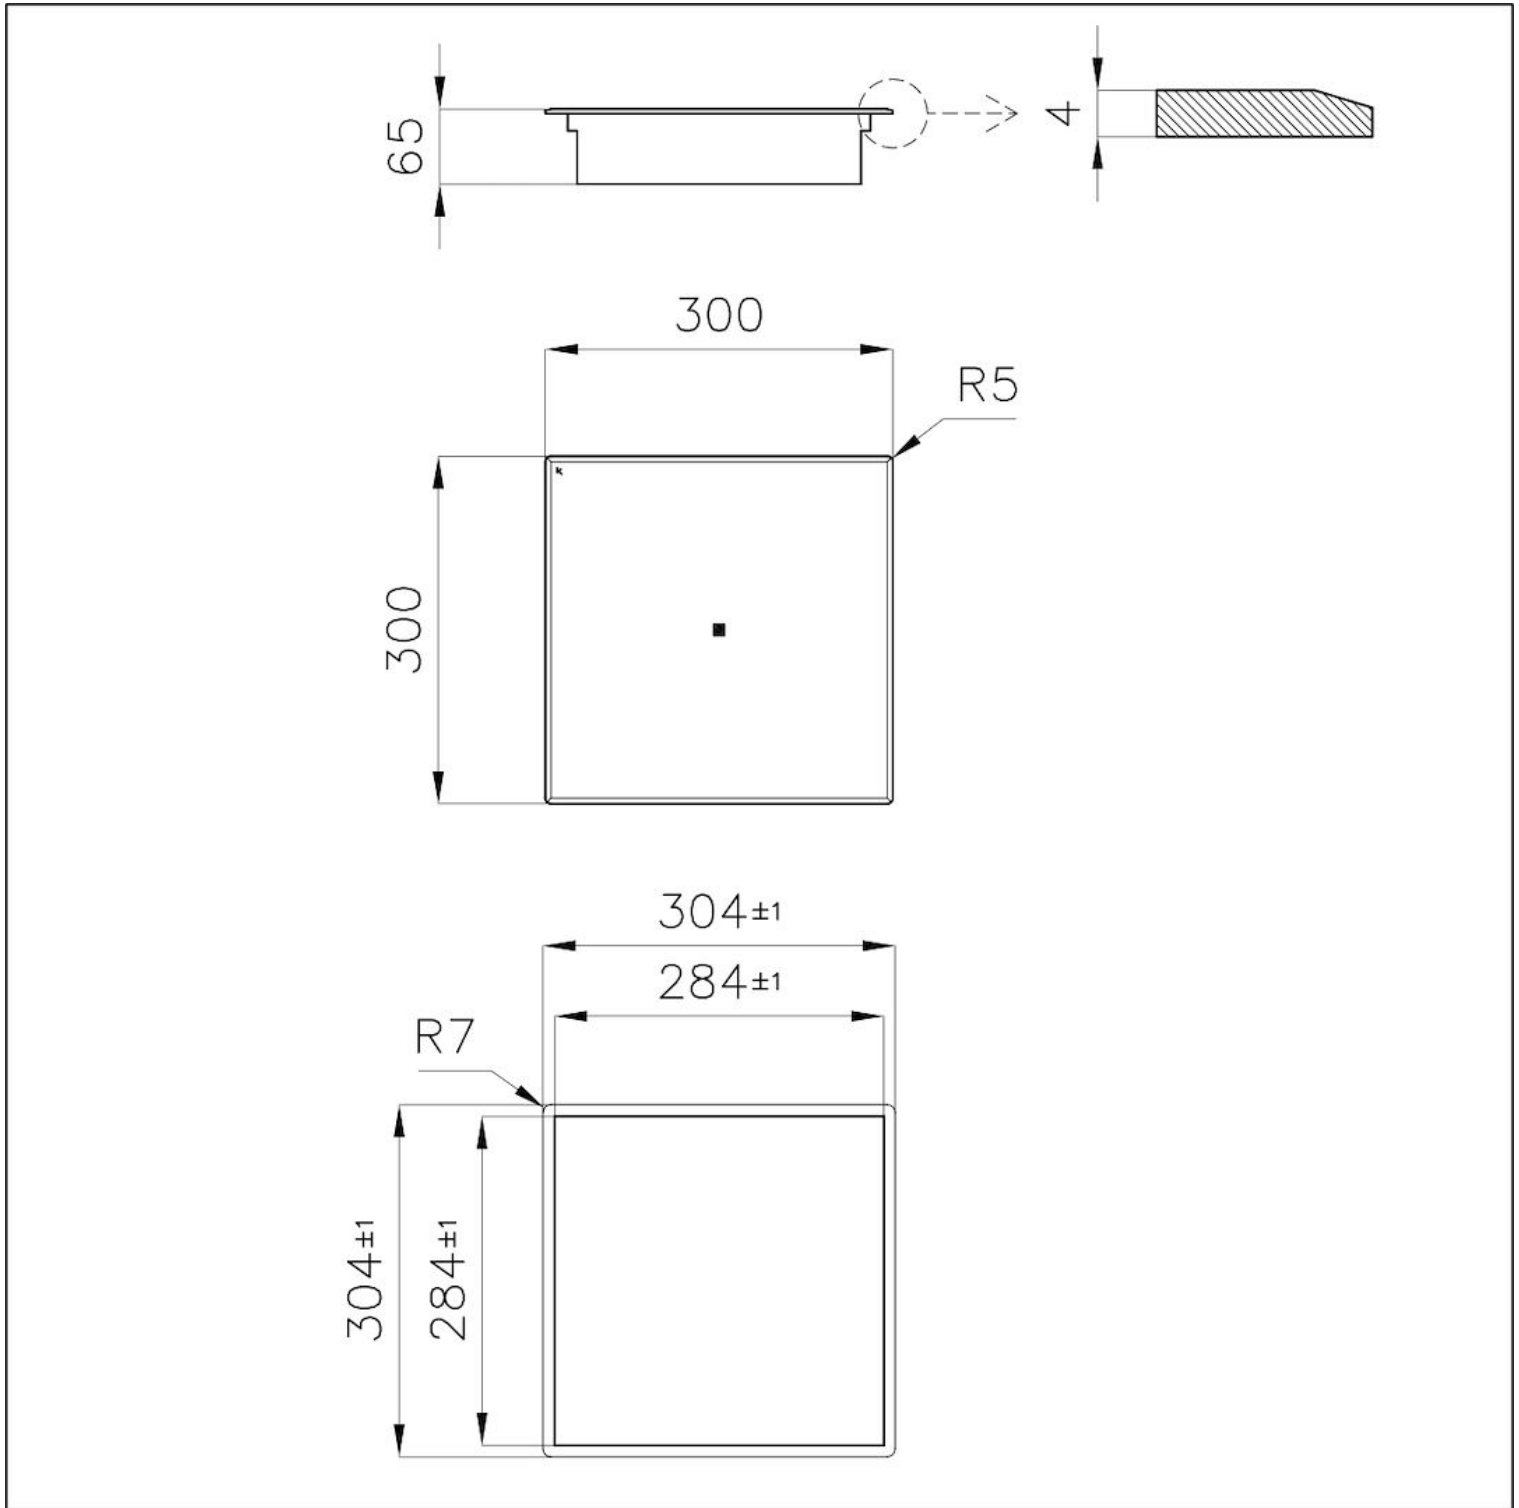

TECHNICAL DATA